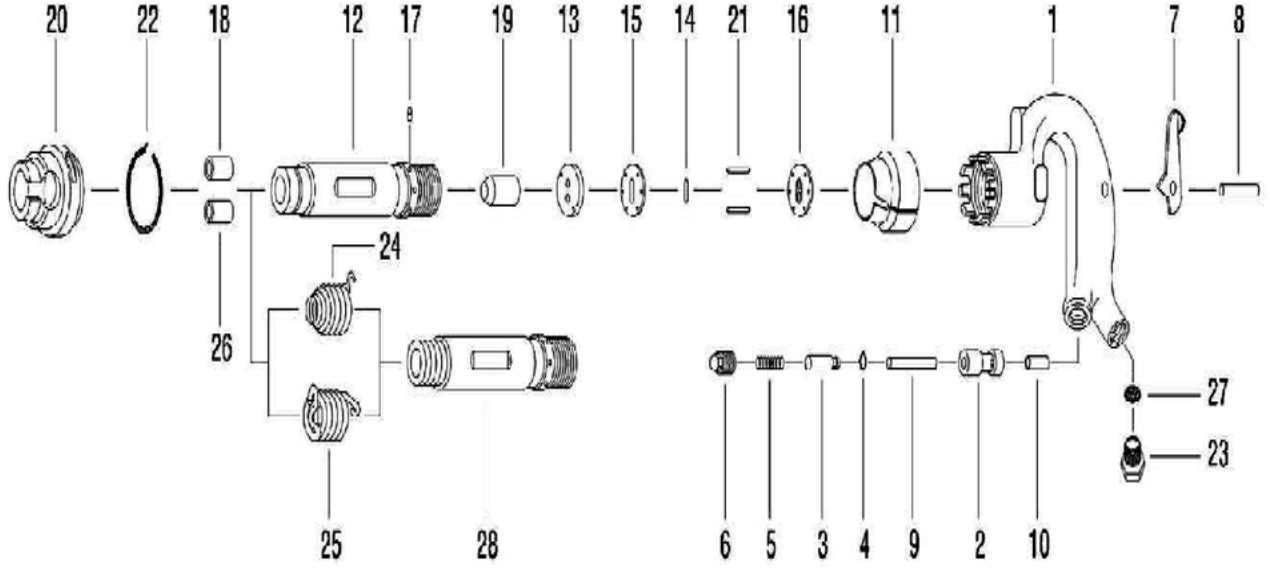

# OS-123R **GAV** HAVALI KALAFAT ÇEKİCİ

No.	Part No.	Parça Adı	Adet	No.	Part No.	Parça Adı	Adet
1	C-400001	Handle	1	15	C-400014	Valve Case	1
2	C-400002	Throttle Valve Bush	1	16	C-400015	Valve Cover	1
3	C-400003	Valve-Throttle	1	17	C-400016	Clutch	1
4	P-006020	O-Ring (6*2)	1	18	C-400017	( Hex. ) Chisel Bush	1
5	C-400004	Throttle Valve Spring	1	19	C-400018	Piston	1
6	C-400005	Plug-(1/4NPT)	1	20	C-400019	Chisel Holder	1
7	C-400006	Throttle Valve Lever	1	21	C-400020	Pin (3*16)	2
8	C-400007	Pin (3*16)	1	22	C-400021	Retainer Spring	1
9	C-400008	Throttle Valve Pin	1	23	C-400022	Cap- Throttle	1
10	C-400009	Throttle Pin Bush	1	24	C-400023	Bee-Hive	1
11	C-400010	Exhaust Cover	1	25	C-400024	Retainer	1
12	C-400011	Cylinder	1	26	C-400025	(Round) Chisel Bush	1
13	C-400012	Valve Sheet	1	27	C-400026	Brass Filtre	1
14	C-400013	Valve	1	28	C-400027	Cylinder	1